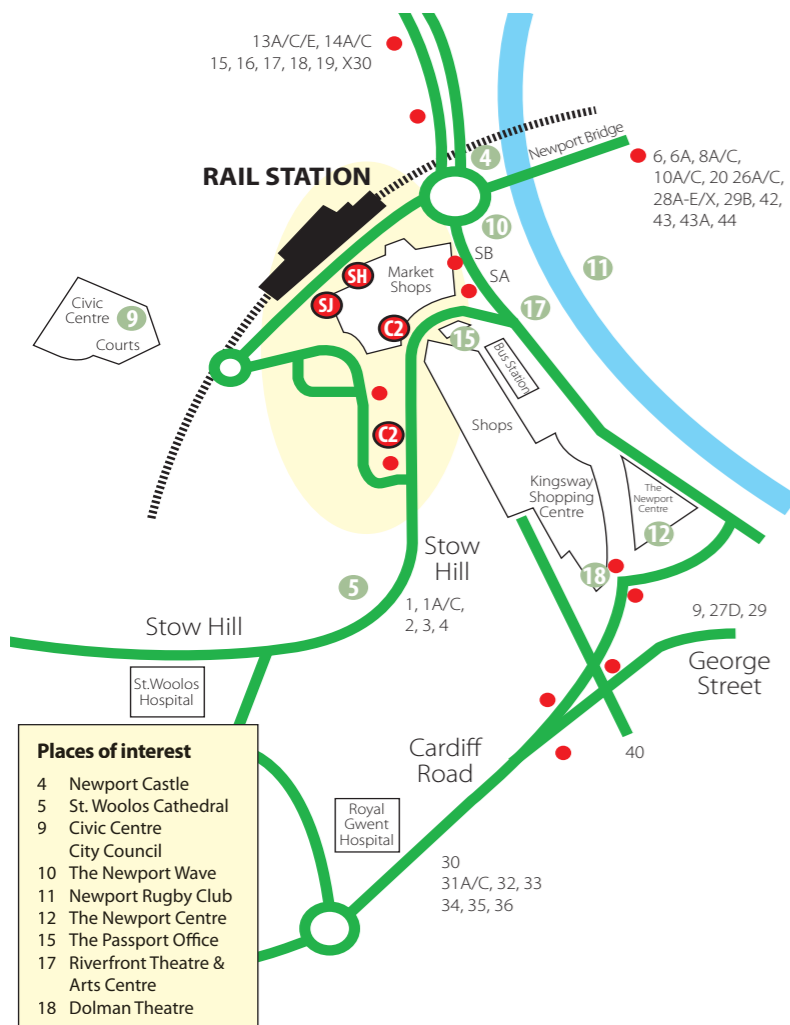

## City Centre bus stops

### City Centre stops

- SH** - 1, 1A, 1C  
**SJ** - 2, 3, 4  
**C2** - 1, 1A/C, 2, 3, 4  
 (Set down only)